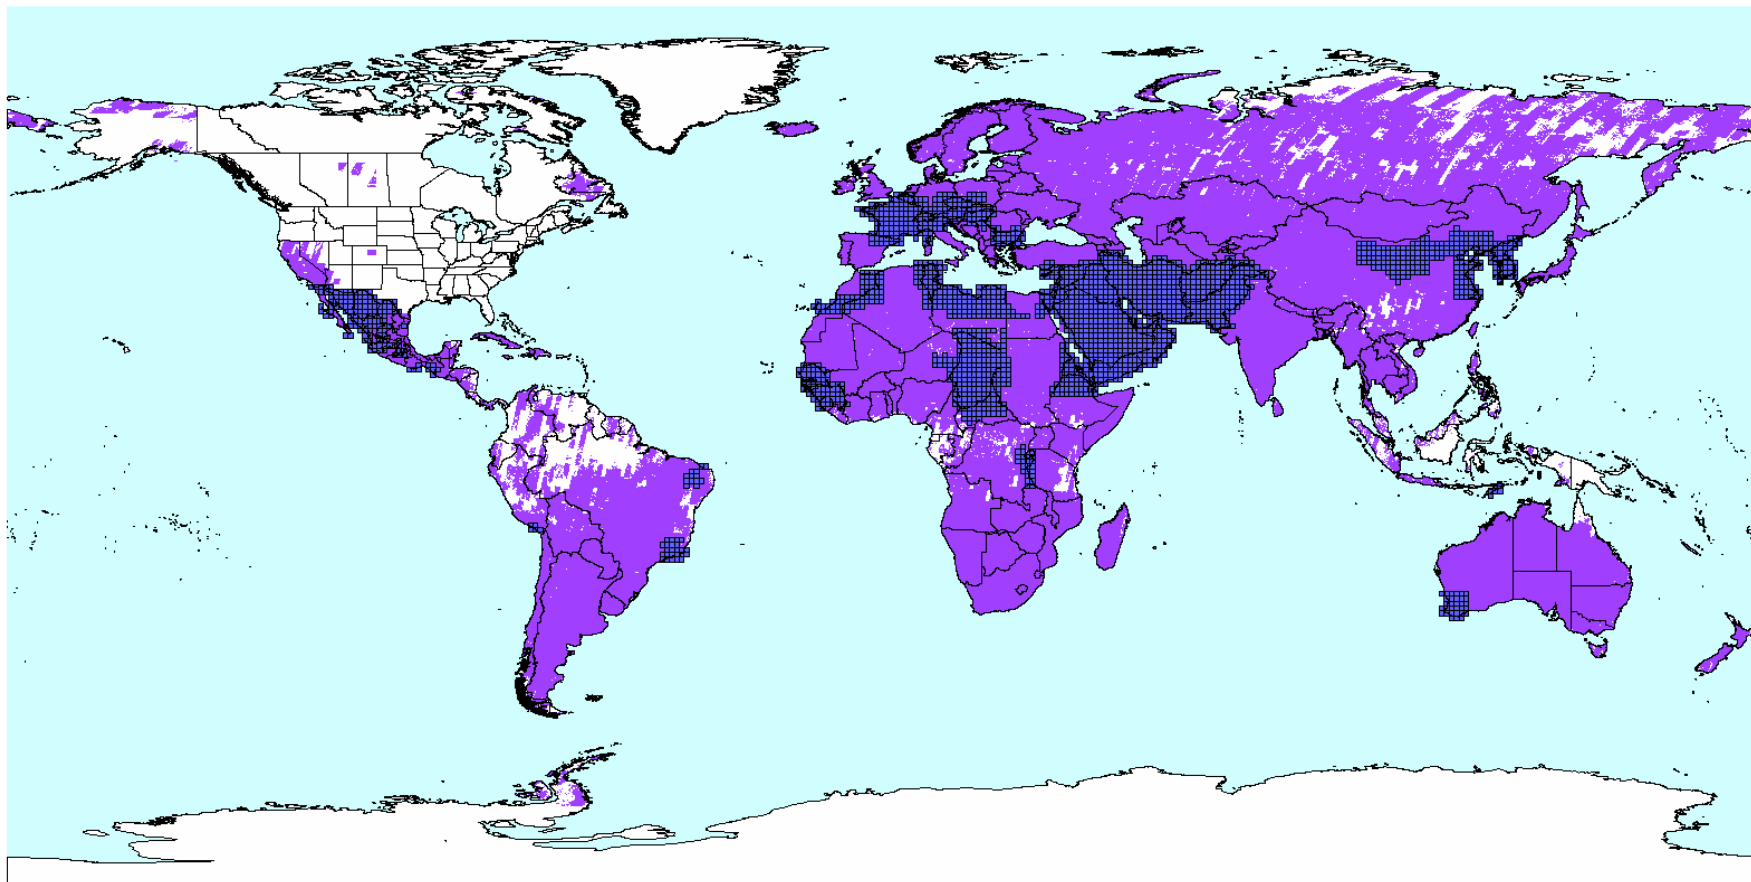

HRS validated coverage map and Available Reference3D tiles

May 2, 2007 - 103 253 826 km² or 39,866 million sq. miles and 2 025 tiles

- Validated coverage
- Produced tiles